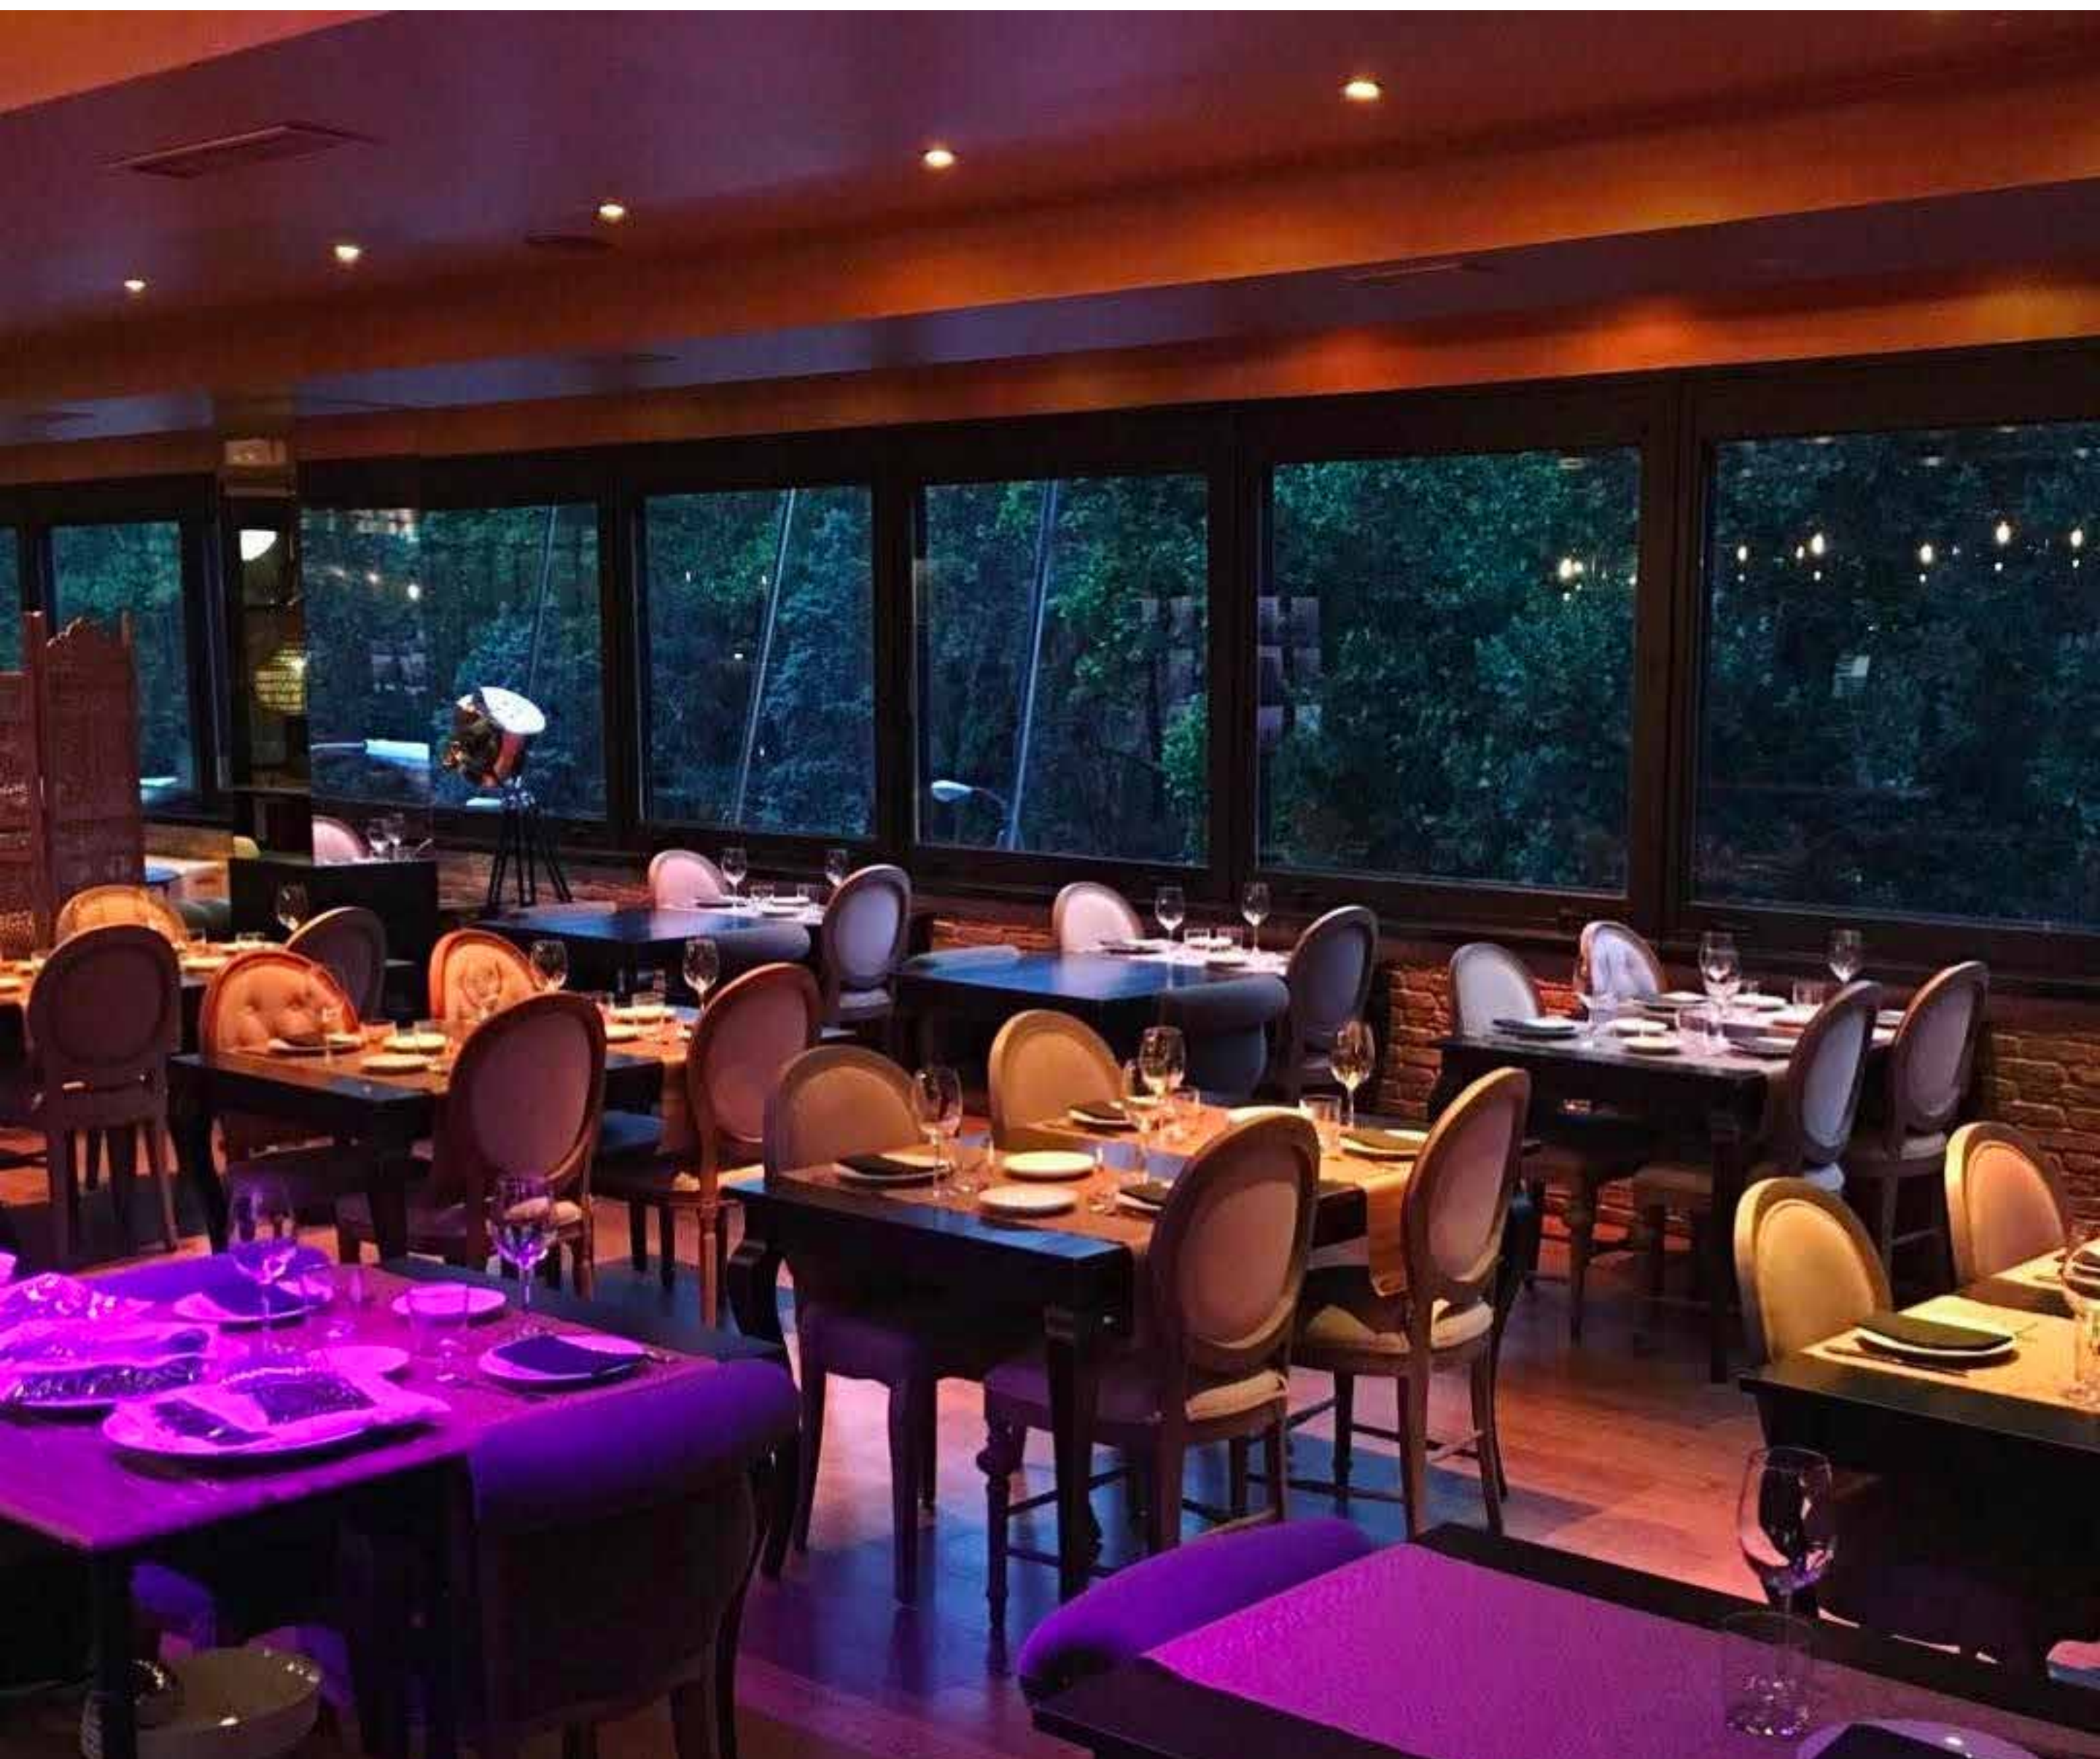

C A M B R I D G E

★ **SOHO CLUB** ★

BAR & LOUNGE

**10%  
DISCOUNT**

showing your City Card at location

**Discount for City Card holders only**